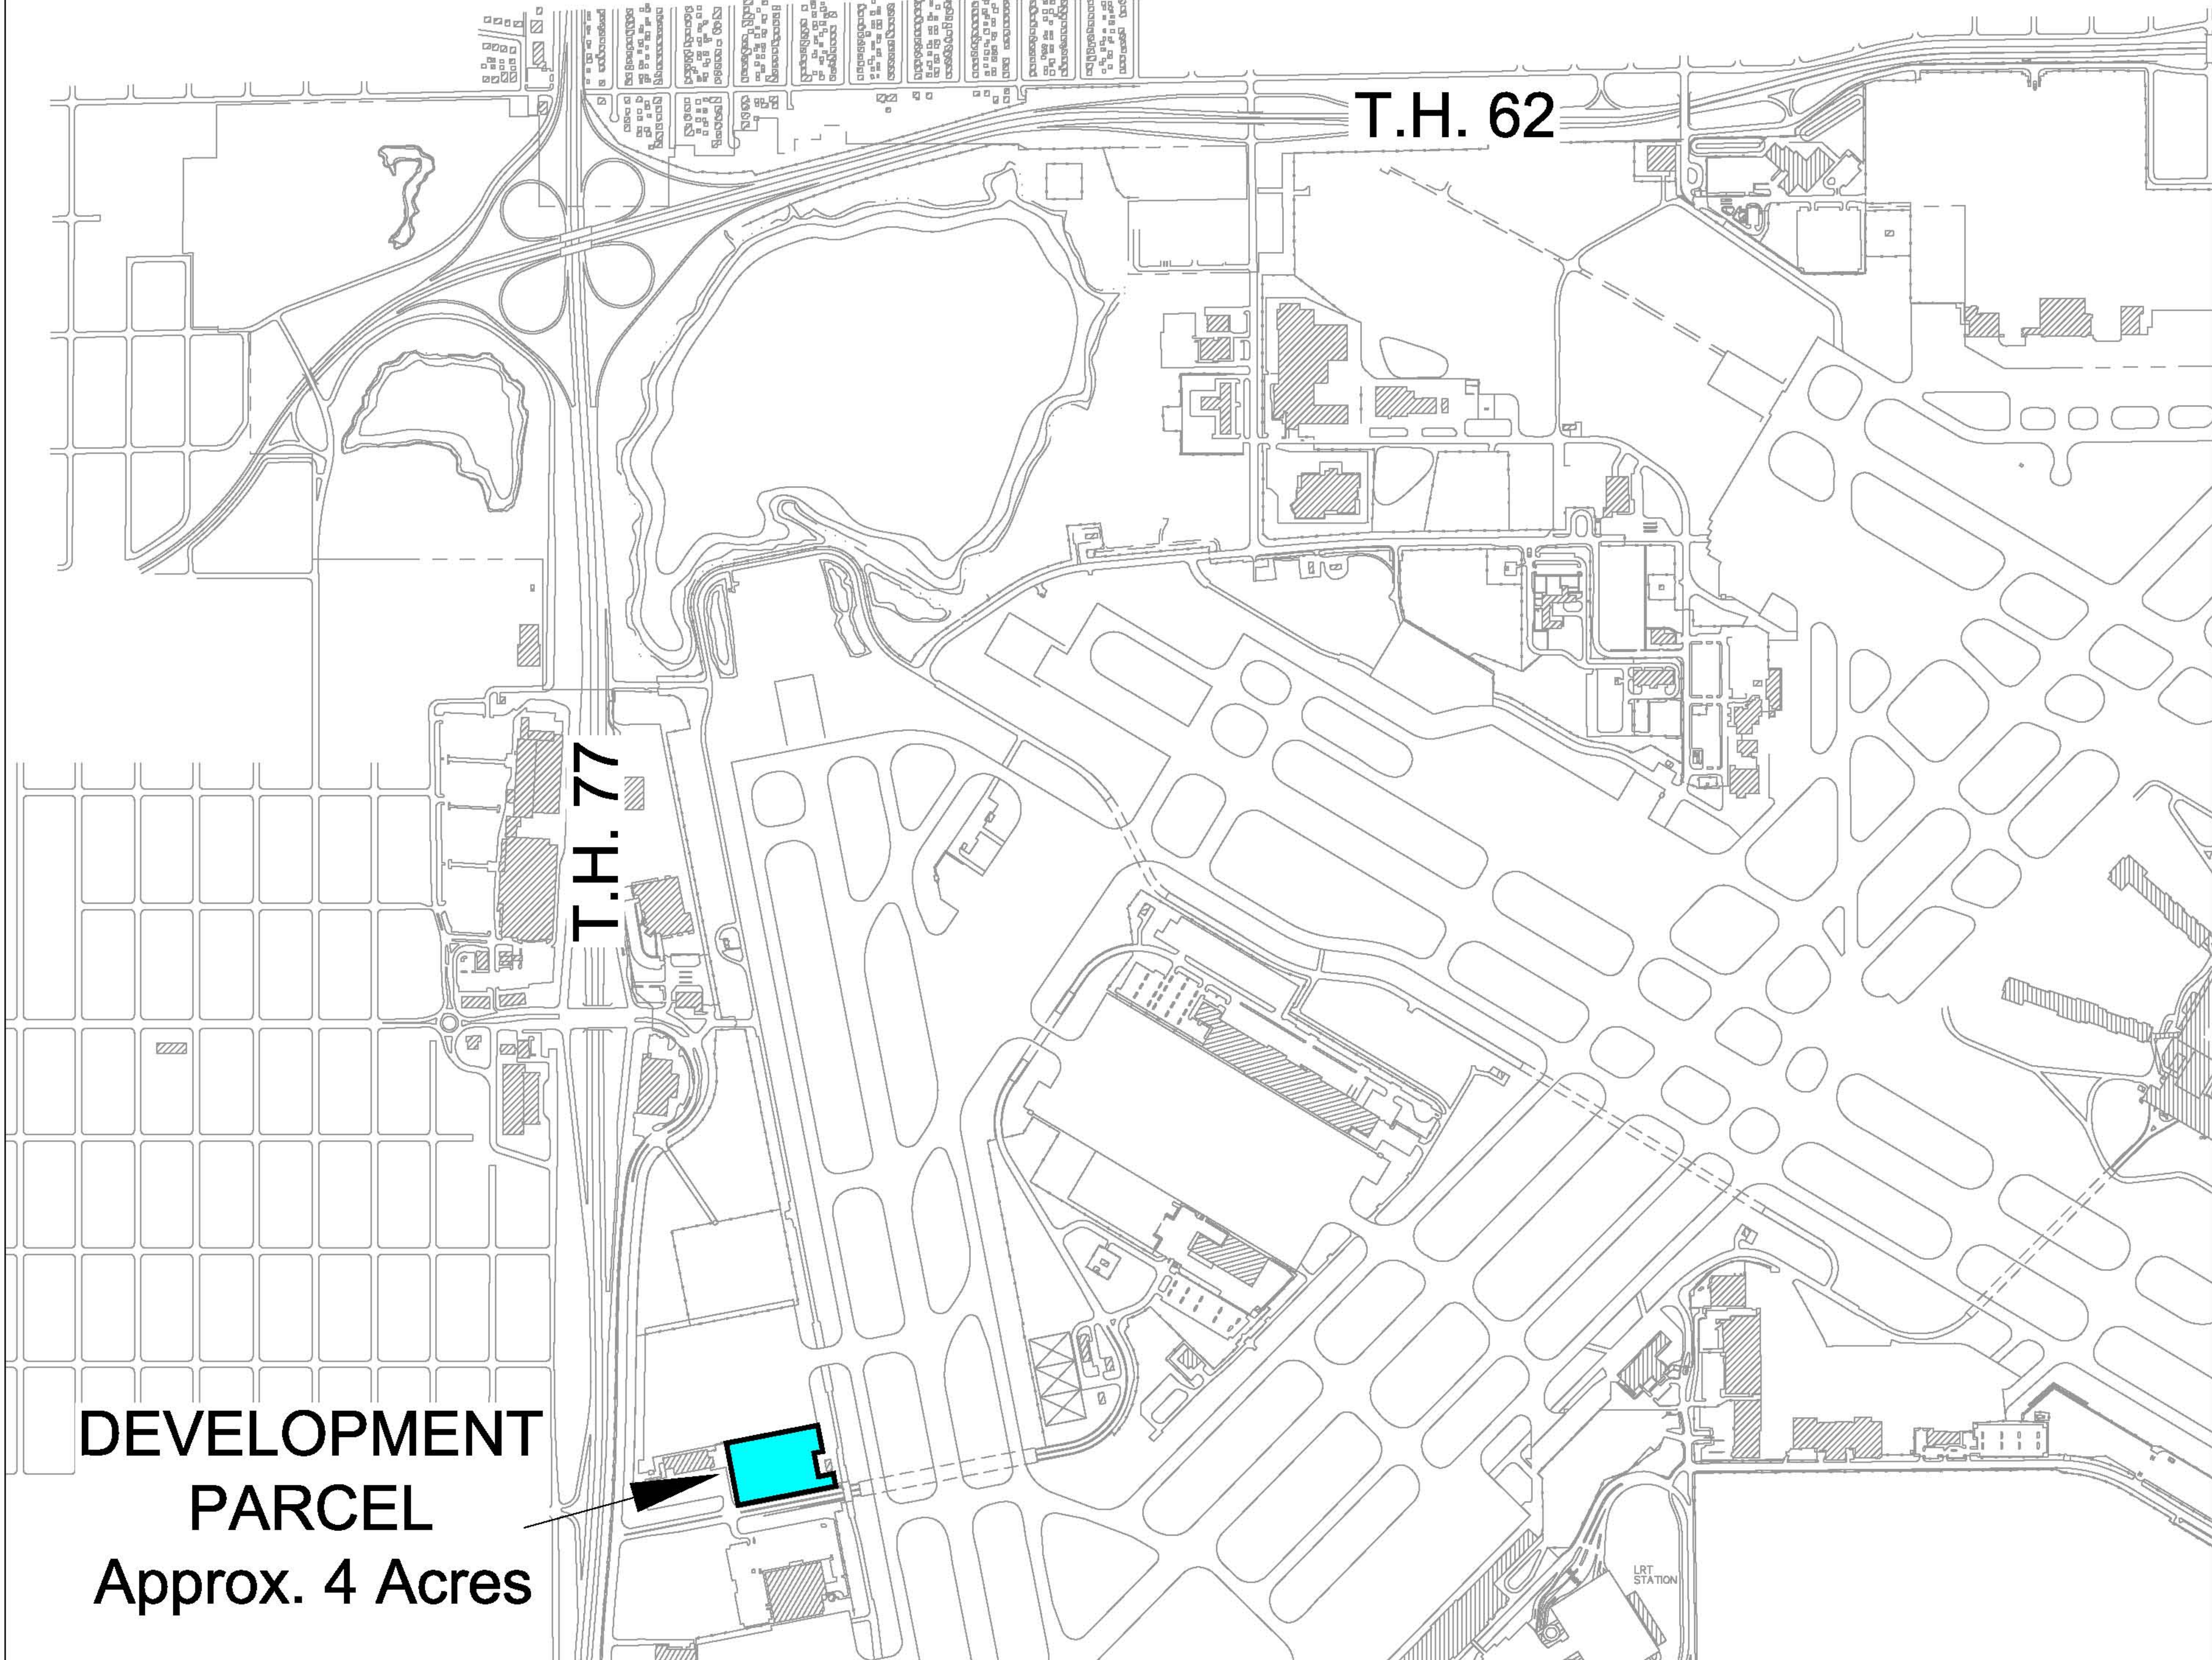

# Air Cargo Development Parcel - MSP Airport

T.H. 62

T.H. 77

**DEVELOPMENT  
PARCEL**  
Approx. 4 Acres

LRT  
STATION